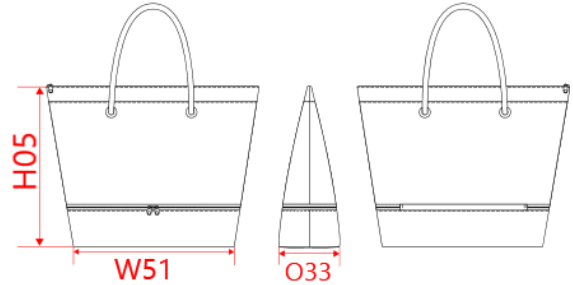

REFERENCE : KI0245

SIZES : U

COMPOSITION :

Main fabric : Cotton canvas / Transparent PVC coating backing
70/30 - 520 70%cotton 30%polyester

Main fabric : Cotton canvas / Transparent PVC coating backing
70/30 - 520 As contrast color, on bottom compartment + top of
front + back panels. 70%cotton 30%polyester

Lining : Polyester 210D PU backing - 75 As lining onbottom
part of main compartment. 100%polyester

Lining : PEVA quality On bottom cooler compartment. 100%
polyethylene vinyl acetate

TECHNICAL DETAIL :

PVC backing

ARTICLE WEIGHT :

700 gr/pc

DESCRIPTION
Français : Sac de plage isotherme
English : Cooler beach bag
Nederlands : Strandtas met koelvak
Deutsch : Isotherm-Strandtasche
Español : Bolsa de playa isotérmica
Italiano : Borsa da spiaggia isoteramica
Português : Saco de praia isotérmico

COLORS	PANTONE SERIGRAPHIE
Light grey / Navy	2331C / 296C
Turquoise / Light grey	320C / 2331C

MEASUREMENT							
Description	U						
H05 Hauteur totale / Total height	44						
W51 Total width	44						
O33 Deep of bottom part	15						

PACKING	
Box	20 pcs / box Size => L:60cm W:43cm H:57cm GW: NW:14Kg