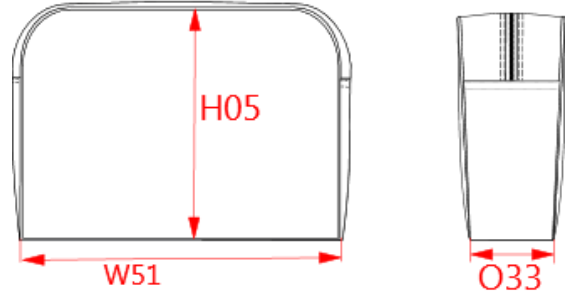

REFERENCE : KI0731

SIZES : U

COMPOSITION :

Main fabric : Cotton canvas - 310 For striped part on front and back 100%cotton

Main fabric : Cotton canvas - 310 For solid part on top bag 100%cotton

Main fabric : Cotton canvas - 310 For contrasted parts on both sides bag and piping 100%cotton

ARTICLE WEIGHT :

85 gr/pc

DESCRIPTION								COLORS		PANTONE SERIGRAPHIE	
Français : Trousse de toilette en coton canvas - style marin								Natural / Navy		7534C / 433C	
English : Vanity case in cotton canvas - duffel style								Natural / Red		7534C / 200C	
Nederlands : Toilettas van canvaskatoen - marinestijl								Natural / Turquoise		7534C / 7474C	
Deutsch : Kulturbeutel aus Baumwollcanvas – mariner Stil											
Español : Neceser algodón canvas - estilo marinero											
Italiano : Trousse da bagno in cotone canvas - stile marinaro											
Português : Nécessaire em algodão canvas – estilo marinho											
MEASUREMENT											
Description		U									
H05 Hauteur totale / Total height		16									
W51 Total width		23									
O33 Deep of bottom part		7									
PACKING											
Box		100 pcs / box U => L:56cm W:40cm H:32cm GW:10.5Kg NW:9Kg									