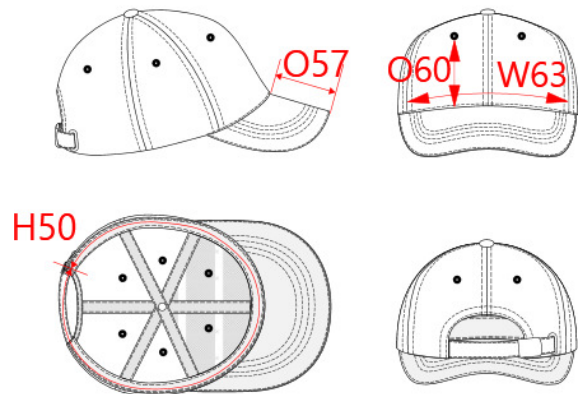

REFERENCE : KP108

SIZES : U

COMPOSITION :

Main fabric : Brushed Cotton twill - 350 100%cotton

TECHNICAL DETAIL :

Oekotex certified

ARTICLE WEIGHT :

80 gr/pc

DESCRIPTION	COLORS	PANTONE SERIGRAPHIE
Français : Casquette Oeko-Tex 6 panneaux	Black	Black
English : Oekotex certified 6 panel cap	Khaki	7771C
Nederlands : Pet Oeko-Tex 6 panelen	Navy	433C
Deutsch : Oeko-Tex Cap mit 6 Panels	Red	200C
Español : Gorra Oeko-Tex - 6 paneles	Royal blue	287C
Italiano : Cappellino Oeko-Tex 6 pannelli	Shale grey	411C
Português : Boné Oeko-Tex com 6 painéis	White	White

MEASUREMENT						
Description	U					
H50 Tour de tête / Head measurement	58					
W63 Width of front panel on bottom	19					
O60 Front part print height	8					
O57 Deep of the peak on baseball cap	7					

CARE LABEL				

PACKING	
Box	100 pcs / box U => L:51cm W:45cm H:43cm GW:11.2kg NW:8.6kg