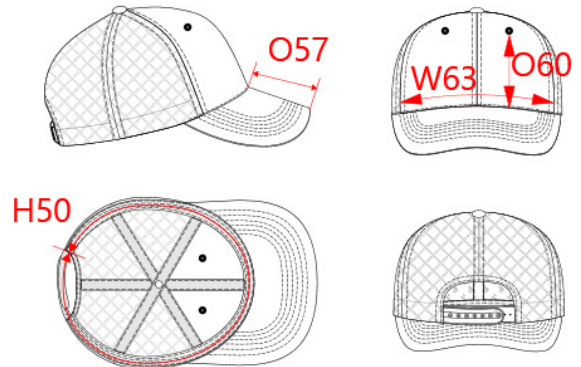

REFERENCE : KP110

SIZES : U

COMPOSITION :

Main fabric : Polyester / Cotton twill 65/35 - 240 65%polyester / 35%cotton

Fabric 2 : Polyester mesh · 110 100% Polyester

TECHNICAL DETAIL :

Mid-profile shape, curved peak

ARTICLE WEIGHT :

65 gr/pc

DESCRIPTION	COLORS	PANTONE SERIGRAPHIE
Français : Casquette Trucker Oeko-Tex	Black / Black	Black / Black
English : Oekotex certified trucker cap	Black / White	Black / White
Nederlands : Truckerpet Oeko-Tex	Khaki / Light grey	7771C / 402C
Deutsch : Oeko-Tex Trucker-Cap	Navy / Navy	433C / 433C
Español : Gorra Trucker - Certificado Oeko-Tex	Royal blue / White	287C / White
Italiano : Cappellino Trucker Oeko-Tex	Shale grey / Black	411C / Black
Português : Boné Trucker Oeko-Tex	White / White	White / White

MEASUREMENT						
Description	U					
H50 Tour de tête / Head measurement	58					
W63 Width of front panel on bottom	19					
O60 Front part print height	8					
O57 Deep of the peak on baseball cap	7					

CARE LABEL				

PACKING	
Box	100 pcs / box => L: 51cm W: 45cm H: 43cm GW: 8.5kg NW: 6.5kg