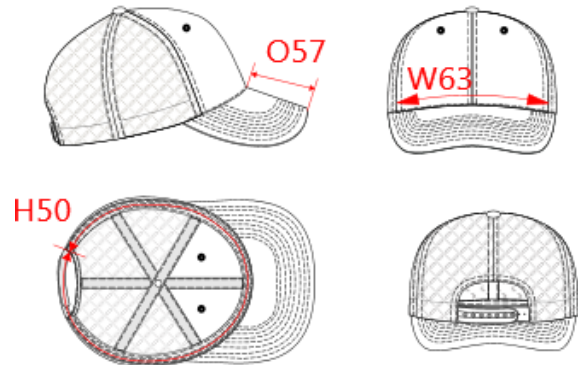

80 gr/pc

| DESCRIPTION   |  | COLORS                         |  | PANTONE SERIGRAPHIE    |  |
|---|--|--------------------------------|--|------------------------|--|
| <b>Français :</b> Casquette Urban Trucker - 6 panneaux<br><b>English :</b> Urban Trucker cap - 6 panels<br><b>Nederlands :</b> Pet Urban Trucker - 6 panelen<br><b>Deutsch :</b> 6-Panel Urban Trucker-Kappe<br><b>Español :</b> Gorra Urban Trucker - 6 paneles<br><b>Italiano :</b> Cappellino 6 pannelli stile trucker urbano<br><b>Português :</b> Boné Urban Trucker – 6 painéis |  | Steel grey heather / Black     |  | 445C / Black           |  |
|   |  | Light navy heather / Dark grey |  | 534C / 447C            |  |
|   |  | Silver heather / Dark grey     |  | 424C / 447C            |  |
|   |  | Sand heather / Light grey      |  | 7535C / 402C           |  |
|   |  | Tawny port heather / Black     |  | Based on 7631C / Black |  |
| MEASUREMENT   |  |                                |  |                        |  |
| Description   | U  |                                |  |                        |  |
| H50 Tour de tête / Head measurement   | 58   |                                |  |                        |  |
| W63 Width of front panel on bottom  | 19   |                                |  |                        |  |
| O57 Deep of the peak on baseball cap  | 7  |                                |  |                        |  |
| CARE LABEL  |  |                                |  |                        |  |
|   |  |                                |  |                        |  |
| PACKING   |  |                                |  |                        |  |
| Box   | 100 pcs / box<br>U => L:60cm W:46cm H:38cm GW:9.8kg NW:7.3kg |                                |  |                        |  |