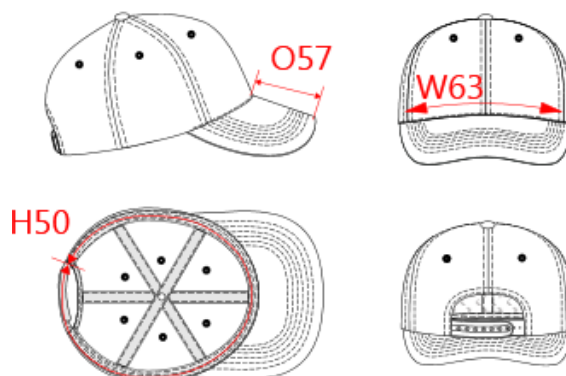

REFERENCE : KP167

SIZES : U

COMPOSITION :

Main fabric : Cotton single jersey - 190 For front panels and peak 100%cotton

Fabric 2 : Blended Polyester twill - 280 for back panels 100% polyester

ARTICLE WEIGHT :

94 gr/pc

DESCRIPTION	
Français :	Casquette Snapback - 6 panneaux
English :	Snapback cap - 6 panels
Nederlands :	Pet Snapback - 6 panelen
Deutsch :	6-Panel-Snapback-Kappe
Español :	Gorra Snapback - 6 paneles
Italiano :	Cappellino Snapback - 6 pannelli
Português :	Boné Snapback – 6 painéis

MEASUREMENT	
Description	U
H50 Tour de tête / Head measurement	58
W63 Width of front panel on bottom	19
O57 Deep of the peak on baseball cap	7

CARE LABEL				

PACKING	
Box	100 pcs / box U => L:60cm W:46cm H:38cm GW:11.0kg NW:8.8kg