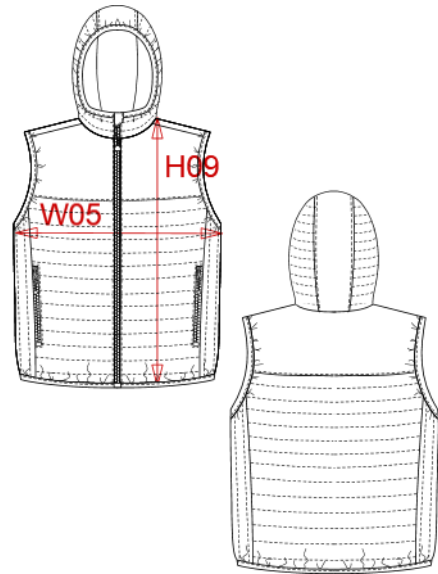

PROACT.®

REFERENCE : PA237

SIZES : XS_S_M_L_XL_XXL_3XL

COMPOSITION :

Main fabric : Polyamide 380T PA coating- 35 For outside garment, front tab and inner facing pockets and middle back loop 100%polyamide

Main fabric : Polyamide / Polyester 70/30 PA coating -45 For outside garment, front tab and inner facing pockets and middle back loop 70% polyamide / 30% polyester

Fabric : Polyester 380T PA coating - 45 For inside garment, pockets and inner hearphones loop 100%polyester

Wad 1 : Padding Polyester fake down (micro broken) - 260/270

Inside bottom and side body, and hood sides 100%polyester

Wad 1 : Soft wadding - polyester - 160 For front, back and middle hood yokes 100%polyester

WEIGHT :

Main fabric : 35 gsm

Main fabric : 45gsm

Fabric : 45 gsm

Wad 1 : 260/270 gsm

Wad 1 : 160 gsm

ARTICLE WEIGHT :

430 gr/pc

DESCRIPTION
Français : Bodywarmer à capuche adulte
English : Adult hooded bodywarmer
Nederlands : Bodywarmer met capuchon volwassene
Deutsch : Bodywarmer mit Kapuze für Erwachsene
Español : Chaleco acolchado con capucha para adultos
Italiano : Gilet adulto con cappuccio
Português : Colete com capuz de adulto

COLORS	PANTONE SERIGRAPHIE
Black	Black
Navy	433C
Marl dark grey	Based on 446C

MEASUREMENT							
Description	XS	S	M	L	XL	XXL	3XL
W05 (M) 1/2 largeur poitrine à 1.5cm de l'emmanchure / 1/2 chest width at 1.5cm below armhole	51	54	57	60	63	66	69
H09 (M) Hauteur totale devant / Front total height	69,50	71,50	73,50	75,50	77,50	79,50	81,50

CARE LABEL

PACKING	
Box	15 pcs / box XS => L:60cm W:40cm H:40cm GW:6.4kg NW:5.3kg S => L:60cm W:40cm H:40cm GW:6.8kg NW:5.7kg M => L:60cm W:40cm H:40cm GW:7.1kg NW:6kg L => L:60cm W:40cm H:40cm GW:7.5kg NW:6.4kg XL => L:60cm W:40cm H:40cm GW:7.9kg NW:6.8kg XXL => L:60cm W:40cm H:40cm GW:8.1kg NW:7kg 3XL => L:60cm W:40cm H:40cm GW:8.5kg NW:7.4kg