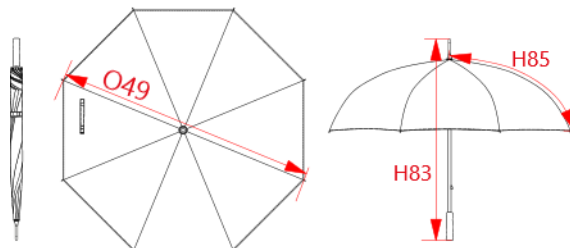

# PROACT.®

REFERENCE : PA550

SIZES : U

**COMPOSITION :**

Main fabric : Polyester 210T - 60 For panels, belt closing, pleats on top and carry bag 100%polyester

Main fabric : Polyester 210T - 60 For 4 small panels 100% polyester

**TECHNICAL DETAIL :**

Manual opening

**ARTICLE WEIGHT :**

540 gr/pc

DESCRIPTION								COLORS	PANTONE SERIGRAPHIE
<b>Français :</b> Parapluie de golf professionnel <b>English :</b> Professional golf umbrella <b>Nederlands :</b> Professionele golfparaplu <b>Deutsch :</b> Profi-Golfschirm <b>Español :</b> Paraguas de golf profesional <b>Italiano :</b> Ombrello da golf professionale <b>Português :</b> Chapéu de chuva de golfe profissional								Black / White	
MEASUREMENT									
Description	U								
O49 Diameter of the umbrella	128								
H83 Height of the umbrella's shaft	100								
H85 Length of the umbrella's ribs	73								
PACKING									
Box	20 pcs / box U => L:101cm W:23.5cm H:17cm GW:12.9kg NW:11.9kg								