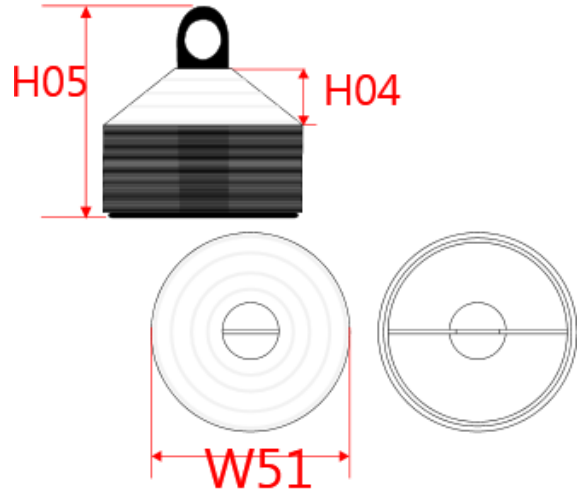

PROACT.®

REFERENCE : PA651

SIZES : U

COMPOSITION :

Main material : PE quality For 15 of the 60 Kit domes. 100% polyethylene

Main material : PE quality For 15 of the 60 Kit domes. 100% polyethylene

Main material : PE quality For 15 of the 60 Kit domes. 100% polyethylene

Material 4 : PE quality For 15 of the 60 Kit domes. 100% polyethylene

Material 3 : Plastic quality For the base that suport the domes. 100%plastic

ARTICLE WEIGHT :

1295 gr/pc

DESCRIPTION	
Français :	Kit de délimitation x 60
English :	Space marker kit x 60
Nederlands :	Afbakenkit x 60
Deutsch :	MARKIERUNGSSET X 60
Español :	Kit de delimitación x 60
Italiano :	Kit di cinesini x 60
Português :	Kit de delimitação x 60

COLORS	PANTONE SERIGRAPHIE
Royal Blue / White / Red / Yellow	7684C/White/1795C/1235C

MEASUREMENT	
Description	U
H05 Hauteur totale / Total height	19,50
H04 Hauteur coté / Side length	5
W51 Total width	18,50

PACKING	
Box	12 pcs / box U => L:60cm W:35cm H:25cm GW:16.58kg NW:15.58kg