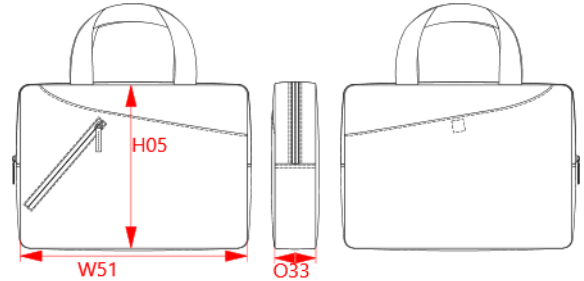

**REFERENCE :** KI0402

**SIZES :** U

**COMPOSITION :**

Main fabric : Polyester oxford 600D PVC backing 100% Polyester

Main fabric : Polyester oxford 600D PVC backing As contrast color on front pocket + back panels 100% Polyester

Lining : Polyester 210D PU backing - 75 As lining on front + back pockets. 100%polyester

**TECHNICAL DETAIL :**

PVC backing

**ARTICLE WEIGHT :**

200 gr/pc

DESCRIPTION	
<b>Français :</b>	Porte document
<b>English :</b>	Document bag
<b>Nederlands :</b>	Document bag
<b>Deutsch :</b>	Dokumenttasche
<b>Español :</b>	Carpeta porta documentos
<b>Italiano :</b>	Cartella porta documenti
<b>Português :</b>	Porta documentos

COLORS	PANTONE SERIGRAPHIE
Black	Black
Black / Orange	Black / 1495C
Dark grey / Light grey	432C / 2331C
Navy / Corde	296C / 402C

MEASUREMENT	
Description	U
<b>H05</b> Hauteur totale / Total height	28
<b>W51</b> Total width	39
<b>O33</b> Deep of bottom part	7

PACKING	
Box	40 pcs / box U => L:50cm W:36cm H:27cm GW:9kg NW:8kg