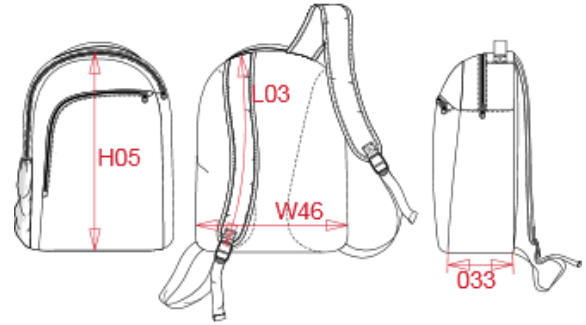

REFERENCE : KI0105

SIZES : U

COMPOSITION :

Main fabric : Polyester 600D PU backing 100%polyester
 Fabric 1 : Polyester ripstop 600 PU backing For contrast fabric on a part of front panel 100% polyester
 Mesh : Polyester Mesh For lateral pocket 100% polyester
 Lining : Polyester 210D PU backing - 75 For inner lining 100% polyester
 Padding : special PAD for shoulder & shoulder straps of backpacks For back panel + shoulder straps

TECHNICAL DETAIL :

PU backing

ARTICLE WEIGHT :

280 gr/pc

DESCRIPTION		COLORS	PANTONE SERIGRAPHIE
Français : Sac à dos English : Backpack Nederlands : Backpack Deutsch : Rucksack Español : Mochila Italiano : Zaino Português : Mochila		Royal blue / Light grey	287C / 2331C
		Black / Light grey	Black / 2331C
		Burnt Lime / Light Grey	583C / 2331C

MEASUREMENT							
Description	U						
H05 Hauteur totale / Total height	42						
W46 Widest point on back panel	32						
L03 Shoulder strap total length	40						
O33 Deep of bottom part	16						

PACKING	
Box	25 pcs / box U => L:47cm W:41cm H:52cm GW:8kg NW:7kg