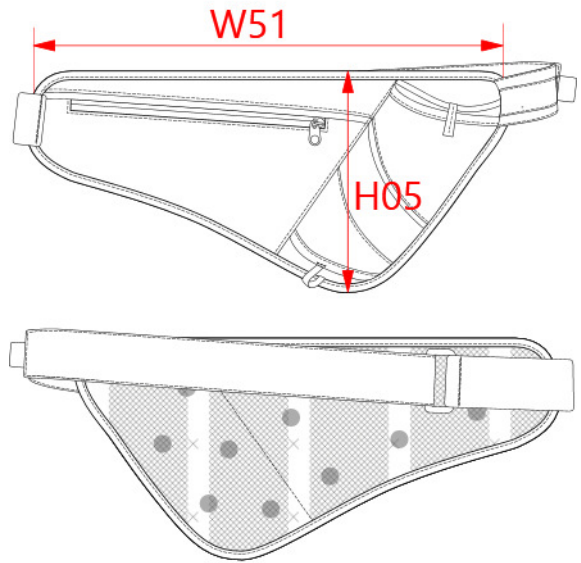

**REFERENCE :** KI0311

**SIZES :** U

**COMPOSITION :**

Main fabric : Polyester Ripstop 190T PU backing 100% polyester

Mesh : Polyester Mesh 60 As back panel.

Padding : special PAD for shoulder & shoulder straps of backpacks With distributed holes for transpiration. As padding on inside of back panel, between mesh and ripstop fabric.

**TECHNICAL DETAIL :**

PU backing

**ARTICLE WEIGHT :**

80 gr/pc

DESCRIPTION	
<b>Français :</b>	Sac de ceinture porte gourde
<b>English :</b>	Sport bottle holder waist bag
<b>Nederlands :</b>	Sport bottle holder waist bag
<b>Deutsch :</b>	Sportliche Hüft-Flaschenhalterung
<b>Español :</b>	Portabidón
<b>Italiano :</b>	Marsupio porta bottiglia sportivo
<b>Português :</b>	Bolsa de cintura porta garrafa

COLORS	PANTONE SERIGRAPHIE
Black	Black

MEASUREMENT	
Description	U
<b>H05</b> Hauteur totale / Total height	16,50
<b>W51</b> Total width	36

PACKING	
Box	30 pcs / box U => L:71cm W:42cm H:32cm GW:3,4kg NW:2,4kg