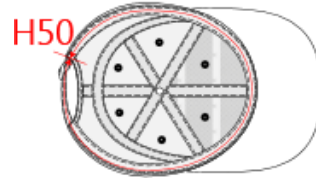

REFERENCE : KP045

SIZES : U

COMPOSITION :

Main fabric : Brushed cotton twill 260 100%cotton

Main fabric : Brushed cotton twill 260 For contrasted parts:

-Outer band of peak (width 20mm)

-Bottom side & back parts

Material 6 : Rubber quality As inner structure of the peak. 100% rubber

ARTICLE WEIGHT :

76gr/pc

DESCRIPTION	
Français : Racing - Casquette bicolore 6 panneaux	
English : Racing - Bi-colour 6 panel cap	
Nederlands : Racing - Tweekleurige pt met 6 panel	
Deutsch : Racing -Kappe 6 panel	
Español : Racing - Gorra bicolor 6 paneles	
Italiano : Racing - Cappellino 6 pannelli	
Português : Racing - Boné bicolor de 6 painéis	

MEASUREMENT						
Description	U					
H50 Tour de tête / Head measurement	58					
O57 Deep of the peak on baseball cap	7					

CARE LABEL				

PACKING	
Box	100 pcs / box U => L:51cm W:40cm H:36cm GW:10.70kg NW:8.00kg