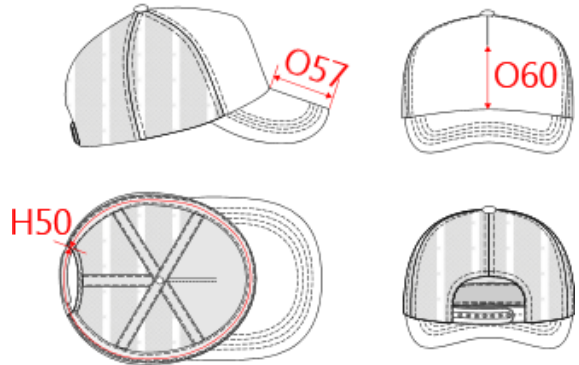

REFERENCE : KP111

SIZES : U

COMPOSITION :

Main fabric : Polyester interlock-150 For front panel of the crown. 100% Polyester

Main fabric : Polyester interlock-150 For the peak. 100% Polyester

Fabric 2 : Polyester mesh · 110 For the 4 back panels of the crown. 100% Polyester

Material 6 : Rubber quality As curved inner structure of the peak. 100%rubber

ARTICLE WEIGHT :

63gr/pc

DESCRIPTION	
Français : Casquette Trucker - 5 panneaux	
English : Trucker mesh cap - 5 panels	
Nederlands : Trucker - Pet met 5 panelen	
Deutsch : Trucker Netz Kappe 5 Panel	
Español : Gorra trucker 5 paneles	
Italiano : Cappellino trucker 5 pannelli	
Português : Boné Trucker - 5 painéis	

MEASUREMENT	
Description	U
H50 Tour de tête / Head measurement	58
O57 Deep of the peak on baseball cap	6,80
O60 Front part print height	9

CARE LABEL				

PACKING	
Box	100 pcs / box U => L:60cm W:40cm H:cm GW:kg NW:kg