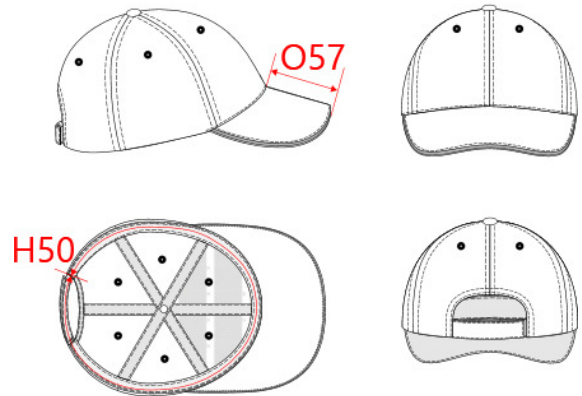

REFERENCE : KP207

SIZES : U

COMPOSITION :

Main fabric : Polyester Pineapple cloth · 230 100% Polyester

Main fabric : Cotton twill - 260 For sandwich on peak. 100% cotton

Material 6 : Rubber quality As inner structure of the peak. 100% PP

Main fabric : Polyester terry - 220 For inner sweatband. 100% polyester

ARTICLE WEIGHT :

45gr/pc

DESCRIPTION	COLORS	PANTONE SERIGRAPHIE
Français : Casquette sport	White / Red	White / 200C
English : Sports cap	White / Aqua blue	White / 7690C
Nederlands : Sportpet met 6 panelen	Black / Grey	Black / 422C
Deutsch : Sport kappe	Royal blue / Black	287C / Black
Español : Gorra deportiva	Navy / White	433C / White
Italiano : Cappellino sport	Lime / Black	367C / Black
Português : Boné de desporto	Grey / Orange	422C / 1585C

MEASUREMENT	
Description	U
H50 Tour de tête / Head measurement	58
O57 Deep of the peak on baseball cap	6,80

CARE LABEL				

PACKING	
Box	100 pcs / box U => L:56cm W:45cm H:36cm GW:8.50kg NW:6.00kg