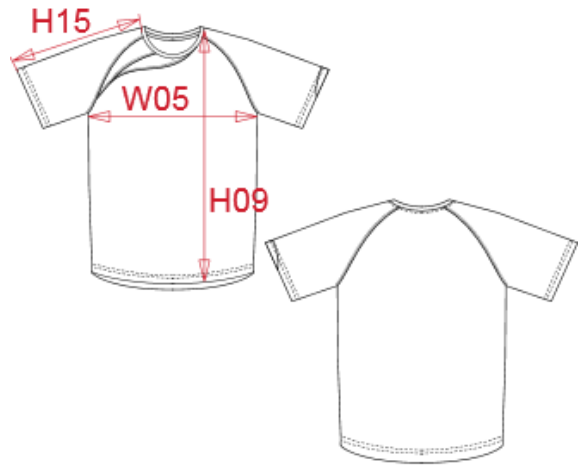

PROACT.®

REFERENCE : PA436

SIZES : XS_S_M_L_XL_XXL

COMPOSITION :

Main fabric : Polyester interlock - 140 For body, collar and neck tape. 100%polyester

Main fabric : Polyester interlock - 140 For contrasted yoke on right front. 100%polyester

Main fabric : Polyester birdeyes - 140 For contrasted mesh yoke on right front and left sleeve bottom yoke. 100%polyester

WEIGHT :

Main fabric : 140 gsm

Main fabric : 140 gsm

Main fabric : 140 gsm

ARTICLE WEIGHT :

140gr/pc

DESCRIPTION
Français : T-shirt sport manches courtes
English : Short sleeve Sports T-shirt
Nederlands : SPORT SHIRT
Deutsch : KURZARM SPORT T-SHIRT
Español : CAMISETA DEPORTIVA DE MANGA CORTA
Italiano : T-SHIRT SPORT MANICHE CORTE
Português : T-SHIRT DE DESPORTO MANGA CURTA

MEASUREMENT							
Description	XS	S	M	L	XL	XXL	
H09 (M) Hauteur totale devant / Front total height	69,25	71,25	73,25	75,25	77,25	79,25	
W05 (M) 1/2 largeur poitrine à 1.5cm de l'emmanchure / 1/2 chest width at 1.5cm below armhole	47	50	53	56	59	62	
H15J (M) Longueur manche courte raglan / Raglan short sleeve length	33,50	35	36,50	38	39,50	41	

CARE LABEL				

PACKING	
Box	25 pcs / box All sizes => L:36cm W:33cm H:22cm GW:7kg NW:6kg

COLORS	PANTONE SERIGRAPHIE
White / Sporty r.blue / Storm grey	White / 647C / 425C
White / Sporty red / Storm grey	White / 1805C / 425C
Black / White / Storm grey	Black / White / 425C
Green / Black / Storm grey	7740C / Black / 425C
Sporty red / Black / Storm grey	1805C / Black / 425C
Sporty r.b / White / Storm grey	647C / White / 425C
Sporty r.b / Sporty y / Storm grey	647C / 7408C / 425C
Sporty yellow / Black / Storm grey	7408C / Black / 425C
Sky blue / White / Storm grey	278C / White / 425C
Sporty navy / White / Storm grey	7546C / White / 425C
Orange / Black / Storm grey	1585C / Black / 425C
White / Black / Storm grey	White / Black / 425C