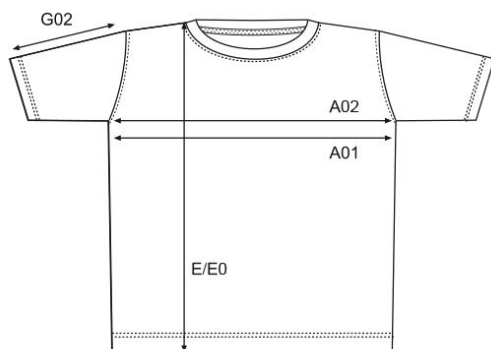

3081 / 3081F

Men's Slim Fit-T

**measurement table (cm)**

	S	M	L	XL	XXL
A02	46	49	52	55	59
E	67	70	73	76	80
G02	22,5	23,5	24,5	25,5	26,5

A02 1/2 CHEST

E BODY LENGTH

G02 SLEEVE LENGTH

colours

00/white

9D/black

11-0601 TPX/TCX 19-4205 TPX/TCX

product descriptionT-shirt, soft-fitted, single jersey, 95 % cotton, 5 % elastane, 180 g/m², S-XXL.**material**

95 % cotton, 5 % elastane

weight180 g/m²**sizes**

S-XXL

care instructions**packaging units**

Unit = 5 pieces.

Carton = 100 pieces.

Sizes and weights + /- 5%. Subject to amendment.

CORPORATE FASHION SINCE 1989