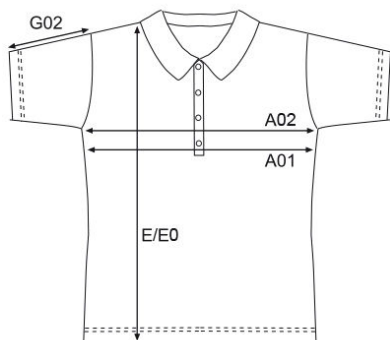

## measurement table (cm)

	S	M	L	XL	XXL	XXXL
A01	54	57	59	61	64	67
E	71	73	75	77	79	81
G02	22	23	24	25	26	27

A01 1/2 CHEST

E BODY LENGTH

G02 SLEEVE LENGTH

## packaging units

Unit = 5 pieces.

Carton = 50 pieces.

Sizes and weights + /- 5%. Subject to amendment.

CORPORATE FASHION SINCE 1989