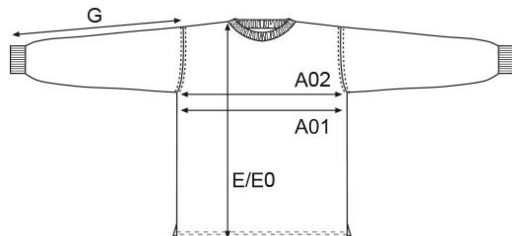

4099 / 4099F

Men's Premium-T LS

**measurement table (cm)**

	S	M	L	XL	XXL	XXXL	4XL	5XL
A01	50	53	56	59	62	65	72	82
E	71	72	73	75	77	80	86	93
G	55	57	58	59	61	63	66	69

A01 1/2 CHEST  
E BODY LENGTH  
G SLEEVE LENGTH

Long sleeve T-shirt, single jersey, 100 % cotton, 180 g/m<sup>2</sup>, S-5XL.

**material**

100 % cotton

**weight**

180 g/m<sup>2</sup>

**sizes**

S-5XL

**care instructions****packaging units**

Unit = 10 pieces.

Carton = 50 pieces.

Sizes and weights + /- 5%. Subject to amendment.

CORPORATE FASHION SINCE 1989