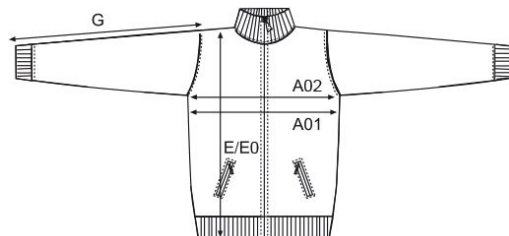

## measurement table (cm)

	S	M	L	XL	XXL	XXXL	4XL	5XL
A01	51	54	57	60	63	69	74	79
E	67	69	71	73	75	76	77	78
G	67	68,5	70	71,5	72	72	72	72

- A01 1/2 CHEST  
 E BODY LENGTH  
 G SLEEVE LENGTH

## product description

Jacket, stand-up collar, full-length and concealed zip, 2 zip-up side pockets at the front, elastane sleeve cuffs and waistband, narrow-fitting, molton brushed, 100 % cotton, 320 g/m<sup>2</sup>, S–5XL

## sizes

S-5XL

## packaging units

Unit = 1 piece.

Carton = 25 pieces.

Sizes and weights + /- 5%. Subject to amendment.

CORPORATE FASHION SINCE 1989