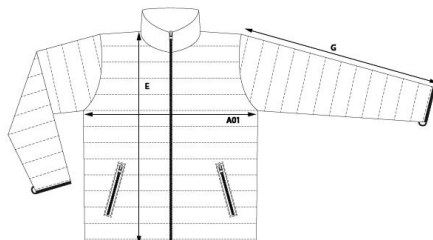

## measurement table (cm)

	S	M	L	XL	XXL	XXXL	4XL	5XL
A01	55	58	61	64	67	70	75	80
E	68	70	72	74	76	78	80	82
G	65	66	67	68	69	70	71	72

A01 1/2 CHEST  
E BODY LENGTH  
G SLEEVE LENGTH

## product description

Padded jacket, stand-up collar, full-length zip, 2 side pockets with zip, fixing for outer jacket, neutral size label, outer / inner material 100% nylon, padding 100% polyester, S-5XL.

## sizes

S-5XL

## packaging units

Unit = 1 piece.

Carton = 10 pieces.

Sizes and weights + /- 5%. Subject to amendment.

CORPORATE FASHION SINCE 1989